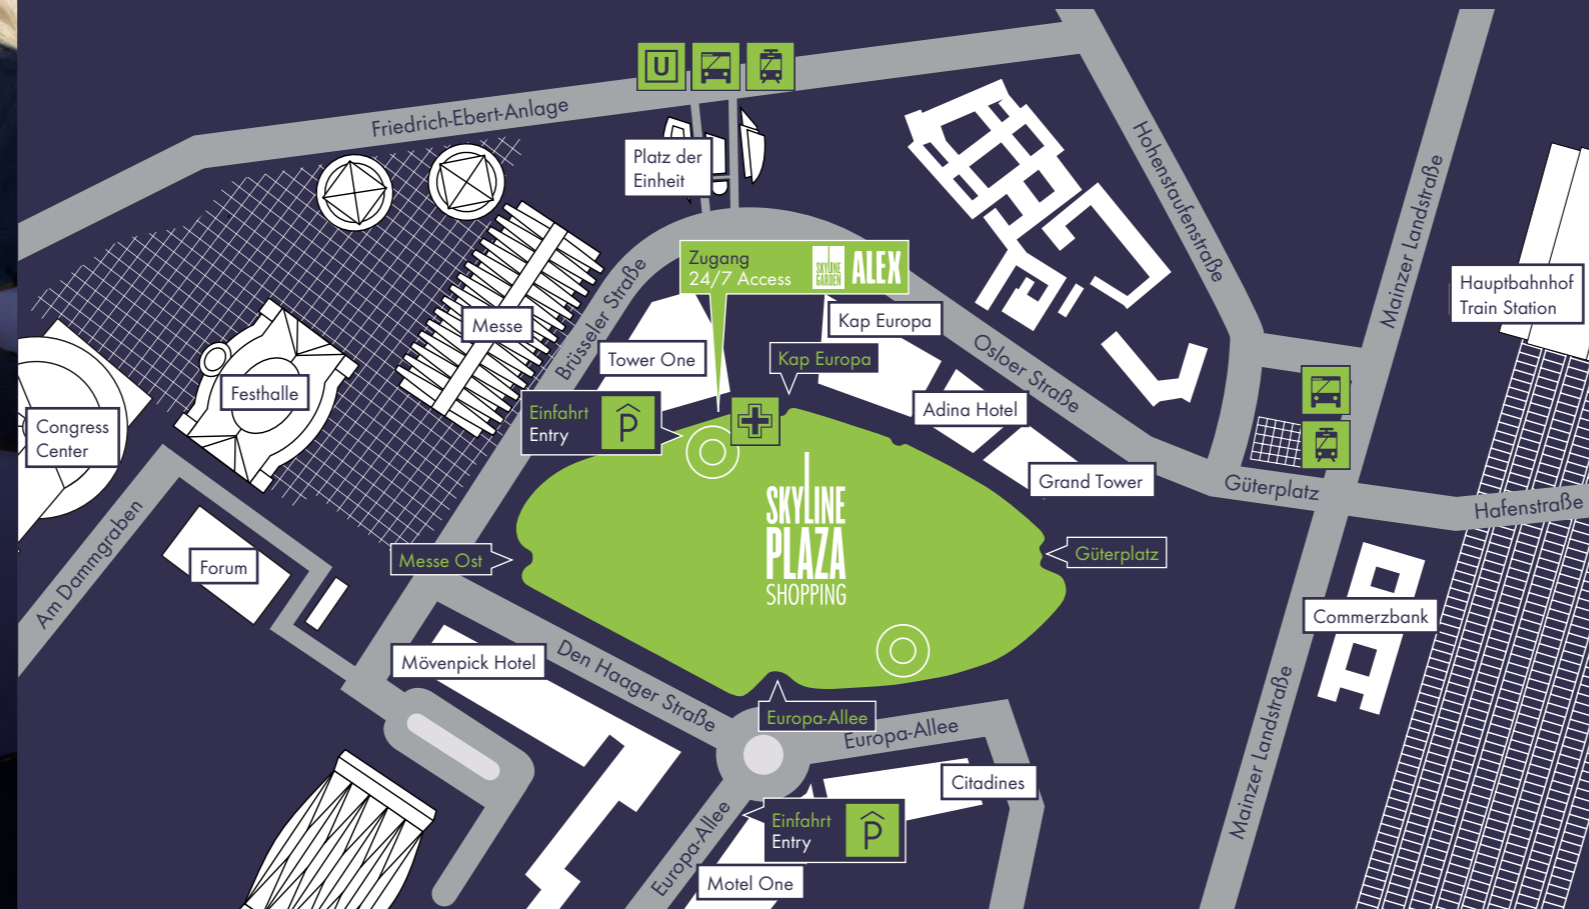

SKYLINE PLAZA WÜNSCHE

Unseren Centergutschein erhältst Du gegen eine Servicepauschale von 0,50€ an der Kunden-Info im EG und online unter www.centergutschein.com.

You can obtain our center vouchers for a service charge of €0.50 per card at customer information on the ground floor or online at www.centergutschein.com.